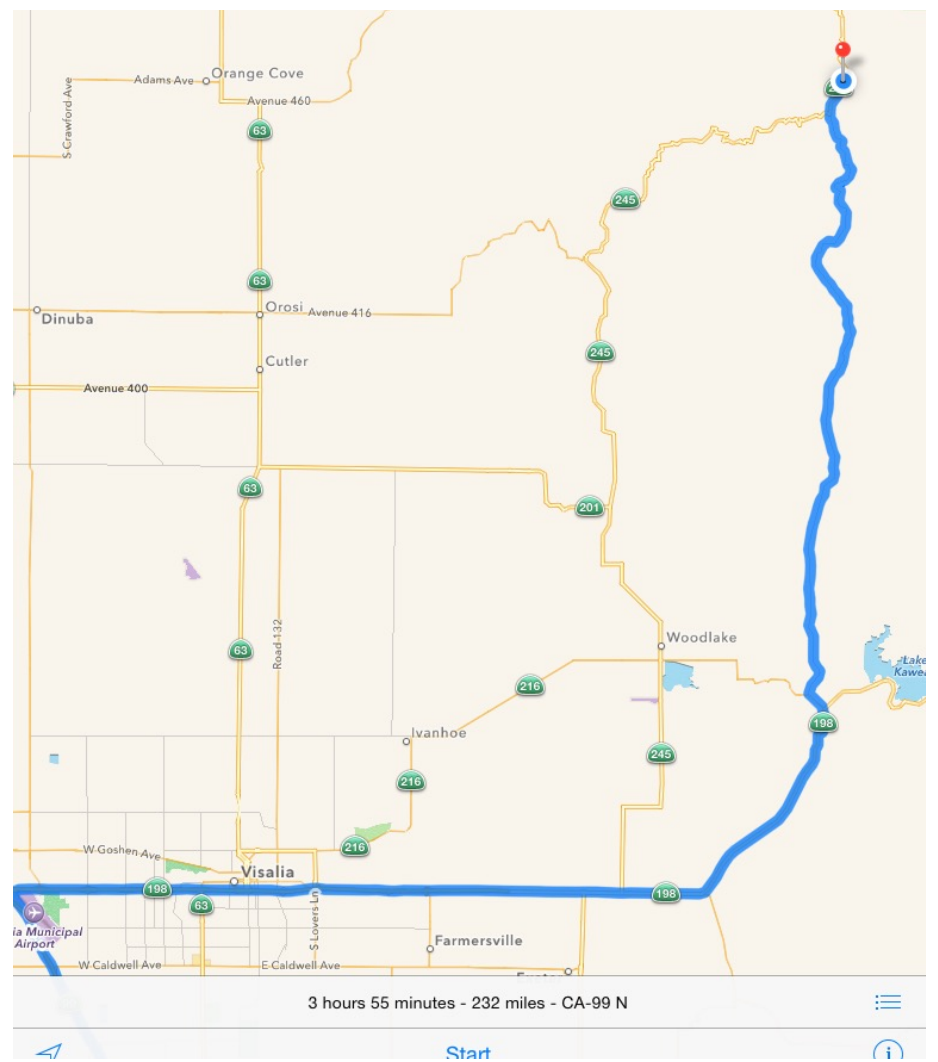

Los Angeles toward Bakersfield

Bakersfield toward Visalia

Visalia toward Dry Creek Rd

Dry Creek Rd to Seven Circles

FROM LOS ANGELES  
 I-5 NORTH  
 TAKE EXIT 221 ONTO CA-99 N  
 TAKE 96 TO MERGE ONTO CA-98  
 TOWARD VISALIA, CA  
 TURN LEFT ONTO LOMITAS DR  
 TURN RIGHT ONTO DRY CREEK DR  
 VEER RIGHT ONTO HWY 245  
 SEVEN CIRCLES IS 1 MILE ON THE RIGHT

49496 HWY 245 Badger, CA 93603  
 559-337-0021