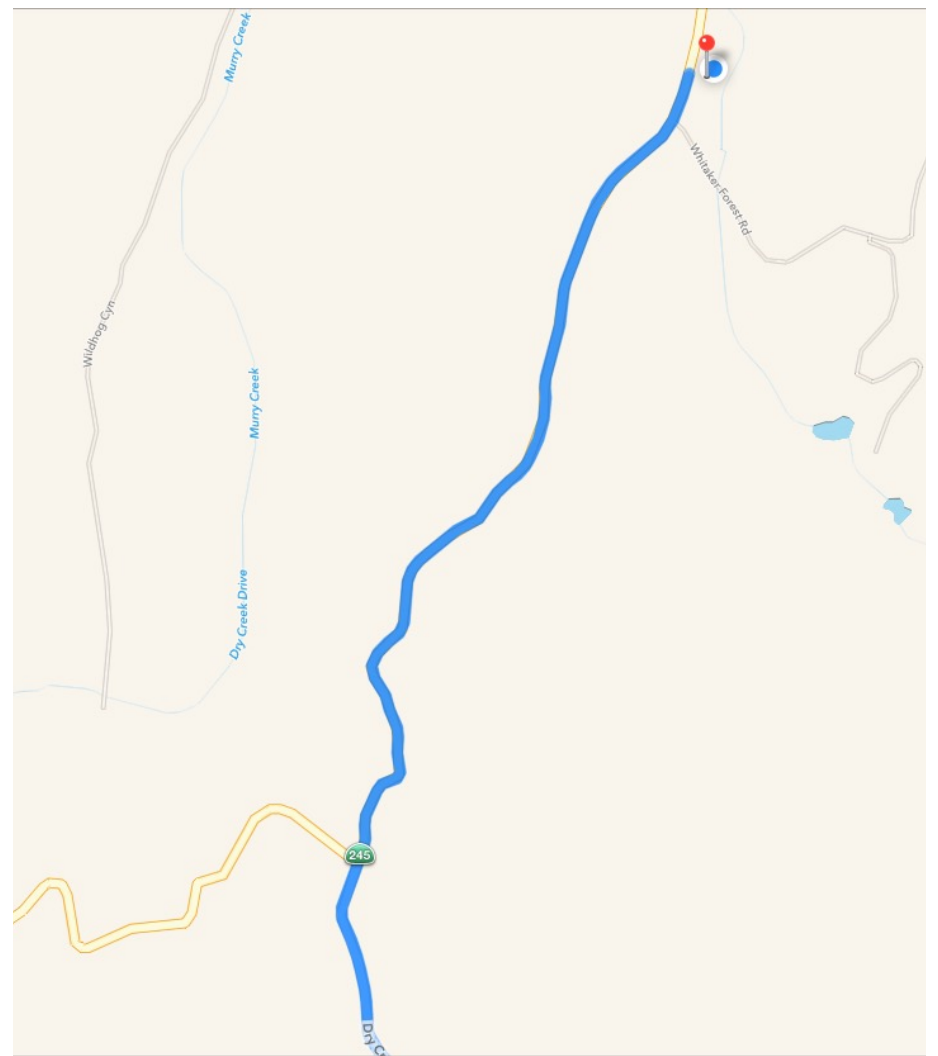

Los Angeles toward Bakersfield

Bakersfield toward Visalia

Visalia toward Dry Creek Rd

Dry Creek Rd to Seven Circles

FROM LOS ANGELES  
 I-5 NORTH  
 TAKE EXIT 221 ONTO CA-99 N  
 TAKE 96 TO MERGE ONTO CA-98  
 TOWARD VISALIA, CA  
 TURN LEFT ONTO LOMITAS DR  
 TURN RIGHT ONTO DRY CREEK DR  
 VEER RIGHT ONTO HWY 245  
 SEVEN CIRCLES IS 1 MILE ON THE RIGHT