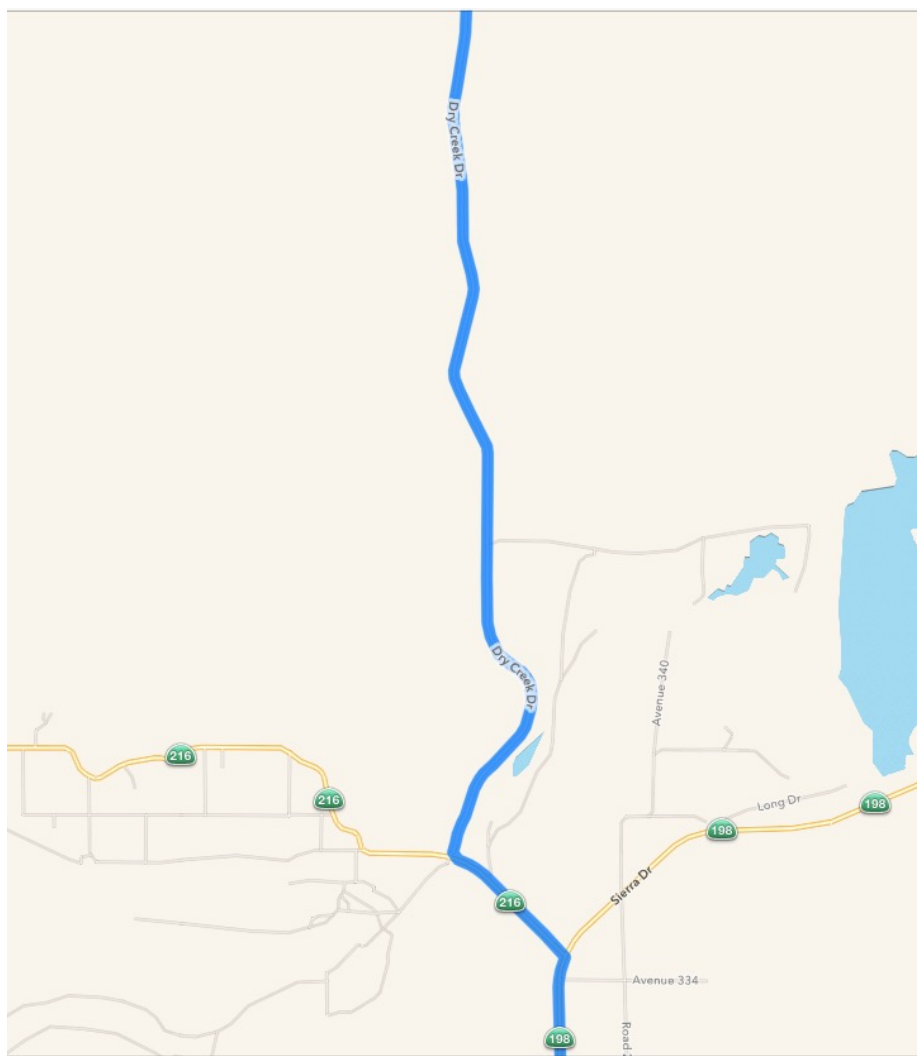

Los Angeles toward Bakersfield

Bakersfield toward Visalia

Visalia toward Dry Creek Rd

Dry Creek Rd to Seven Circles

FROM LOS ANGELES  
 I-5 NORTH  
 TAKE EXIT 221 ONTO CA-99 N  
 TAKE 96 TO MERGE ONTO CA-98  
 TOWARD VISALIA, CA  
 TURN LEFT ONTO LOMITAS DR  
 TURN RIGHT ONTO DRY CREEK DR  
 VEER RIGHT ONTO HWY 245  
 SEVEN CIRCLES IS 1 MILE ON THE RIGHT